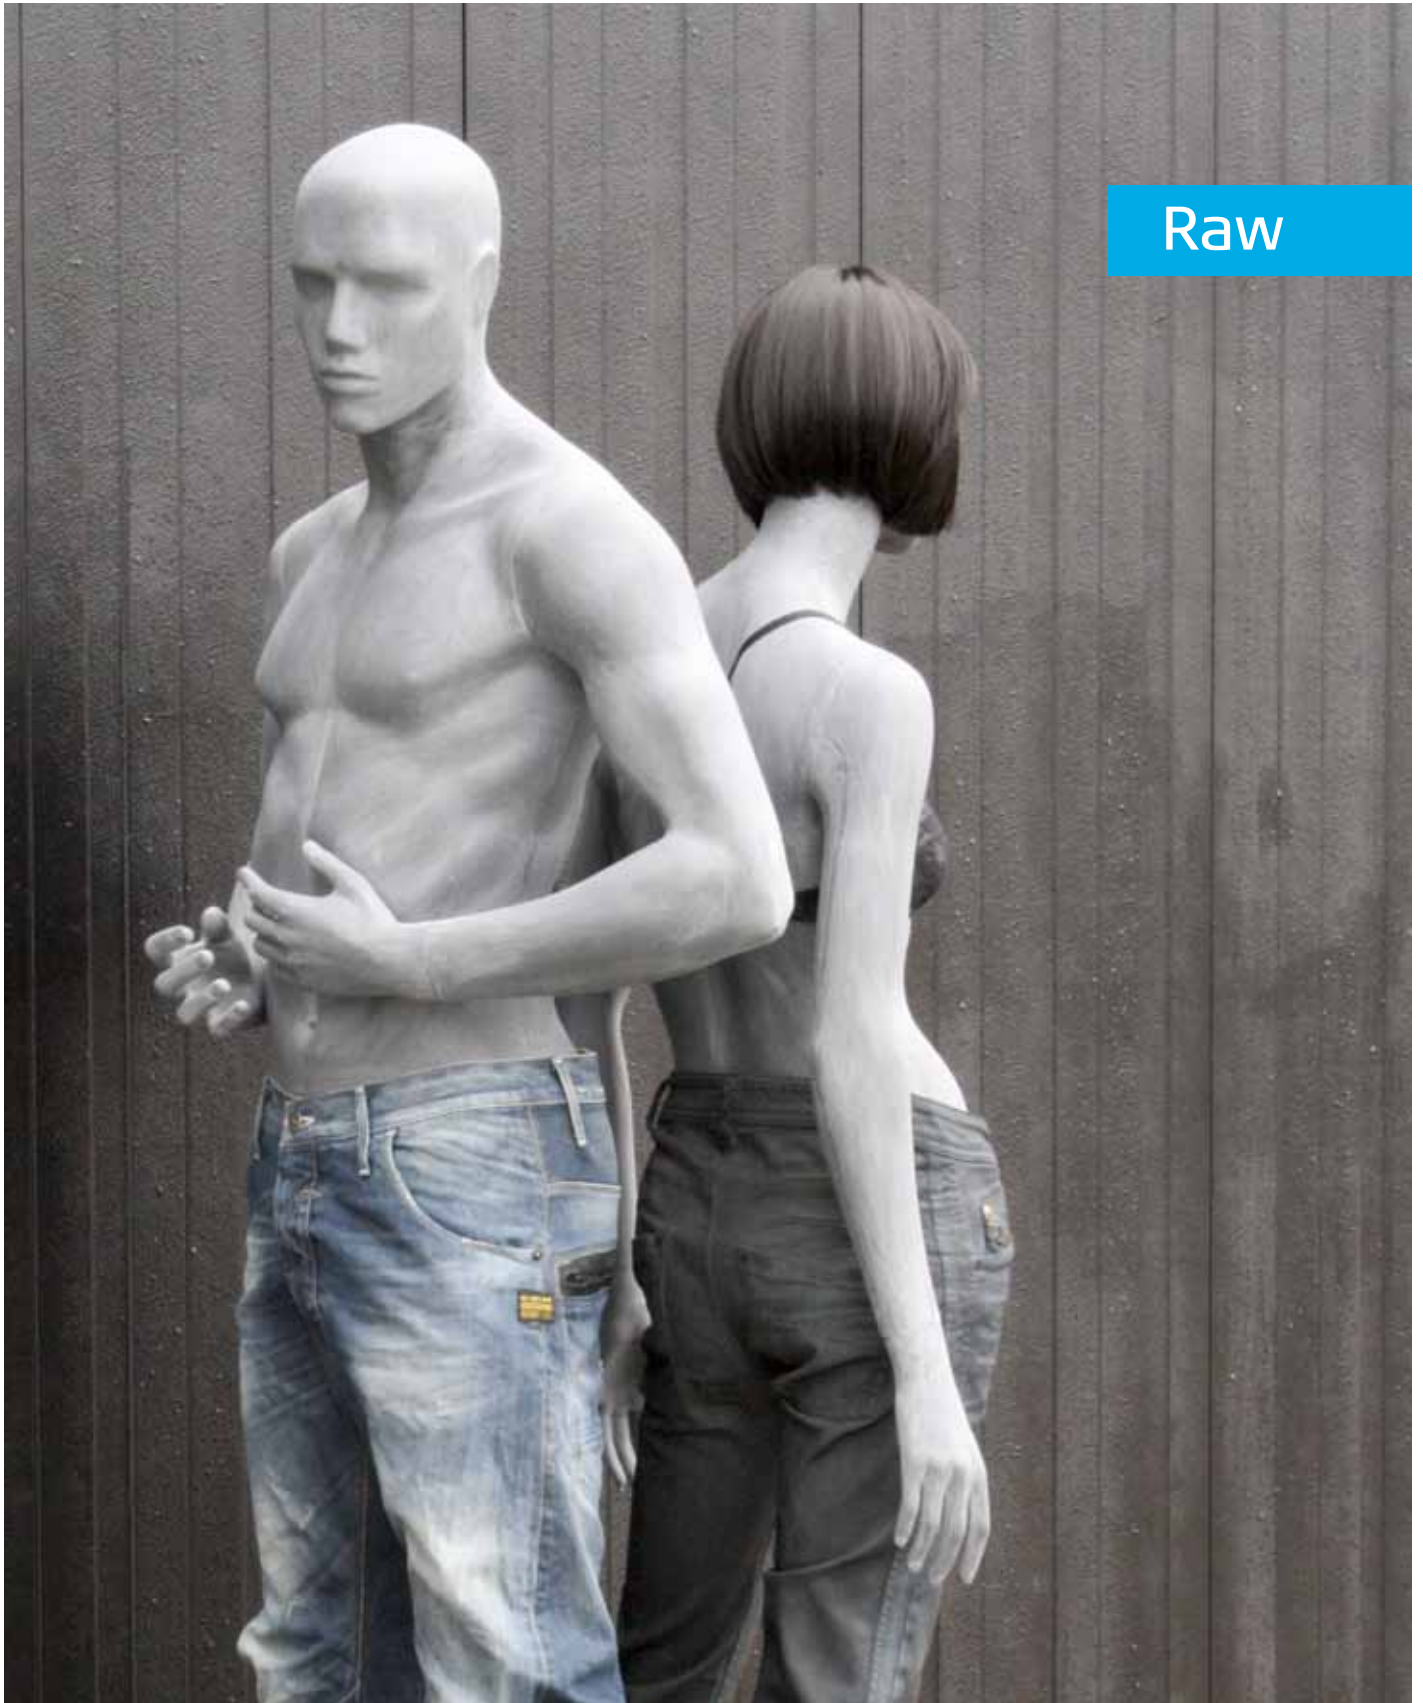

Raw

www.hindsgaul.com

hindsgaul®

by Retailment