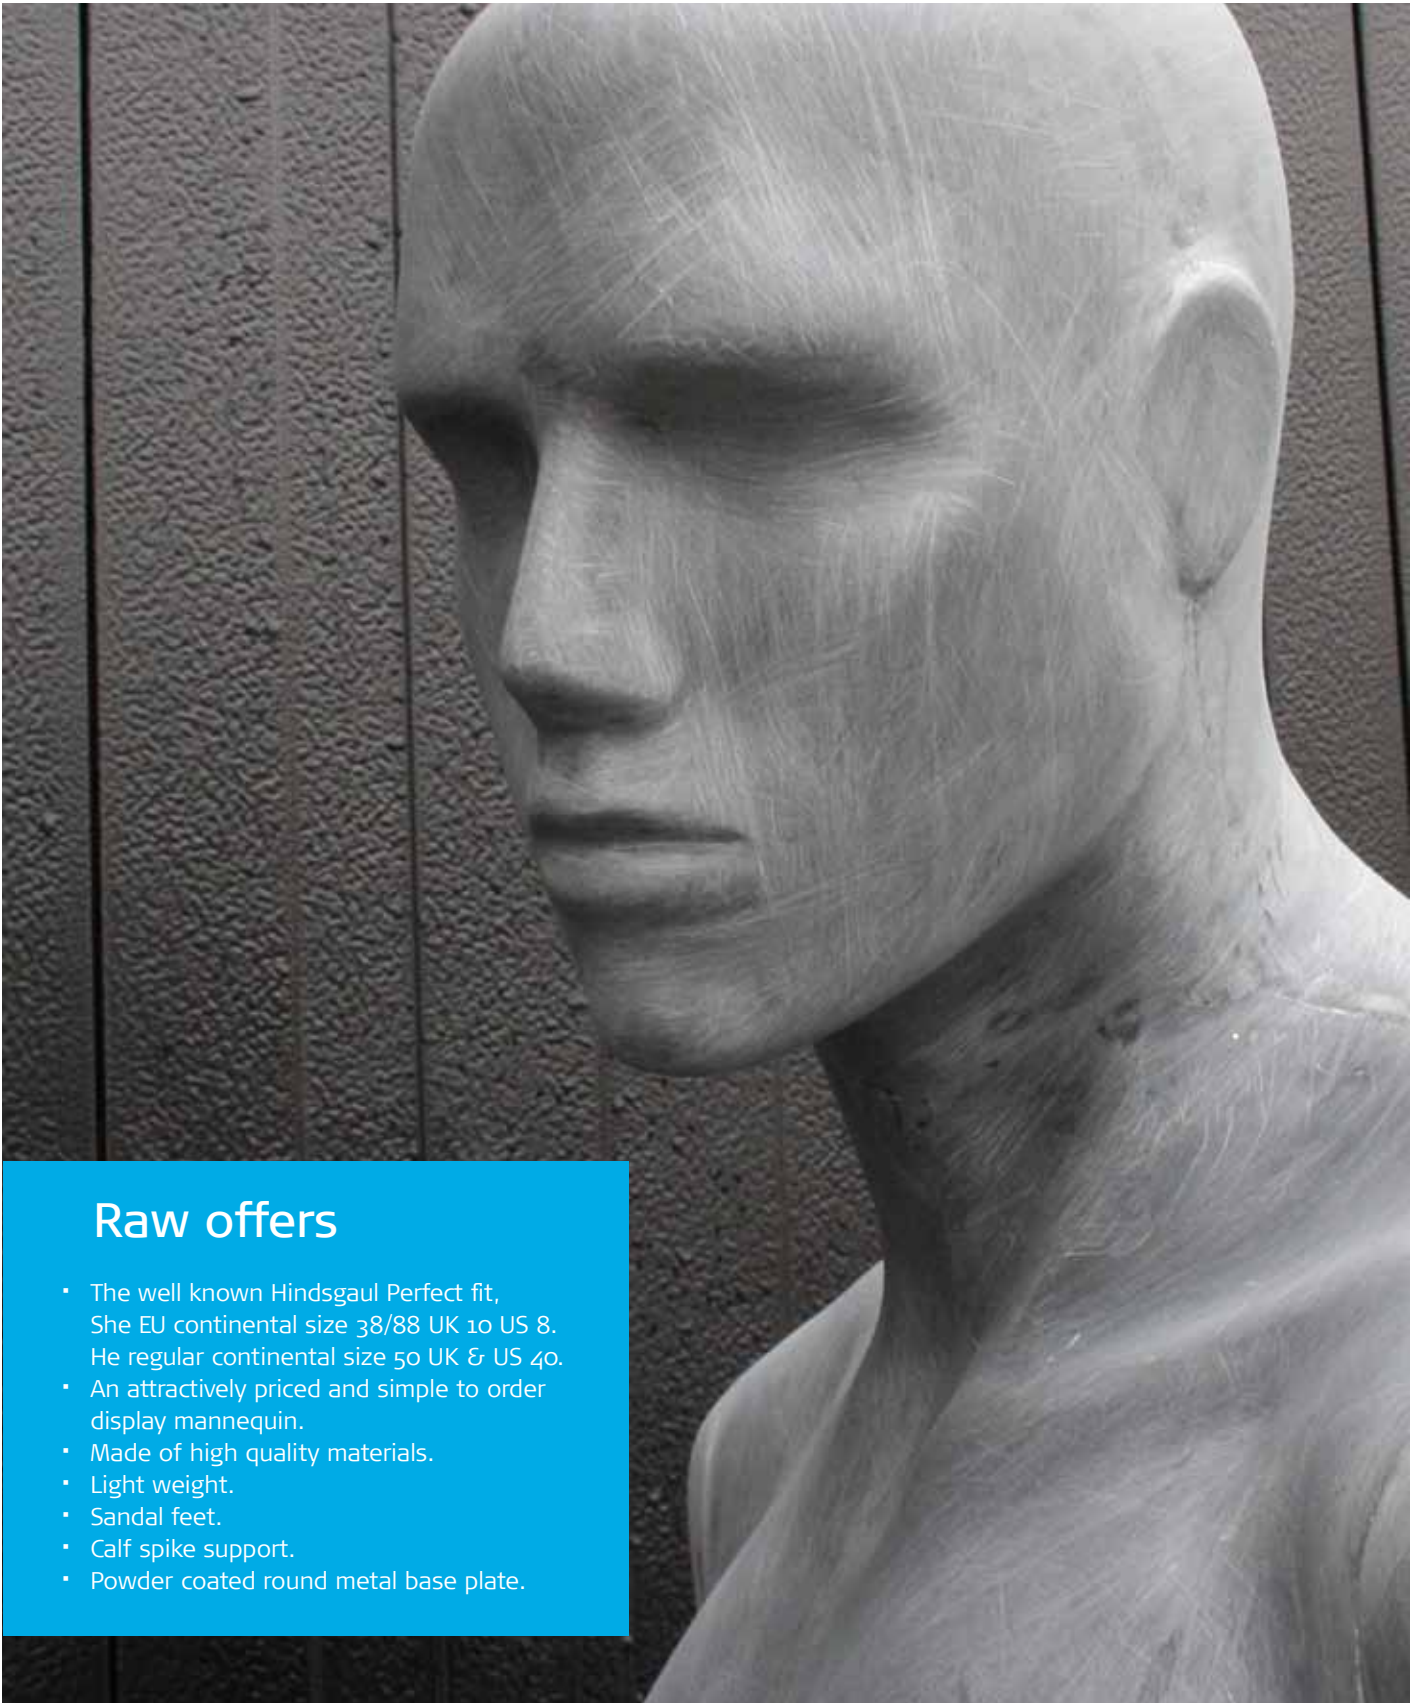

## Raw offers

- The well known Hindsgaul Perfect fit, She EU continental size 38/88 UK 10 US 8. He regular continental size 50 UK & US 40.
- An attractively priced and simple to order display mannequin.
- Made of high quality materials.
- Light weight.
- Sandal feet.
- Calf spike support.
- Powder coated round metal base plate.