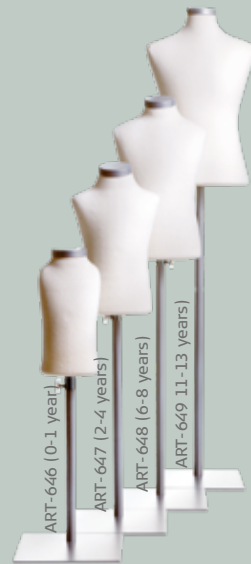

The Darrol portfolio consists of three lines: the elegant Calkwalk series – superb for campaigns displaying key items from a seasonal collection. The versatile 700 series with the brilliant neck-lock system, that allows for multiple style options: with or without head? Or perhaps with your own neck plate? The all-round mannequins in the 900 series, is a great, multipurpose product line, with fixed abstract head.

ART-748
Height 97 cm
Chest 98 cm
Waist 84 cm
Hip 84 cm

Body Colour: Ivory
Other colours are available
at a surcharge.

Compatible with all Darrol
heads and stands.
Incl. loop for hanging.

BUSTS IN STYROFOAM

Kids busts

Kids busts with natural cover.
Incl. stand.

Kids bust, (hanging)
square base

Kids bust,
round base

Kids bust,
square base

Female busts

Female busts with natural or black cover.
Incl. loop for hanging. Excl. stand.

| ART-603 | ART-603-1
84/62/86 cm

| ART-605 | ART-605-1
85/62/89 cm

| ART-602 | ART-602-1
96/82/98 cm

| ART-607 | ART-607-1
92/75/98 cm

| ART-608 | ART-608-1
92/75/102 cm

| ART-606 | ART-606-1
104/82/106 cm