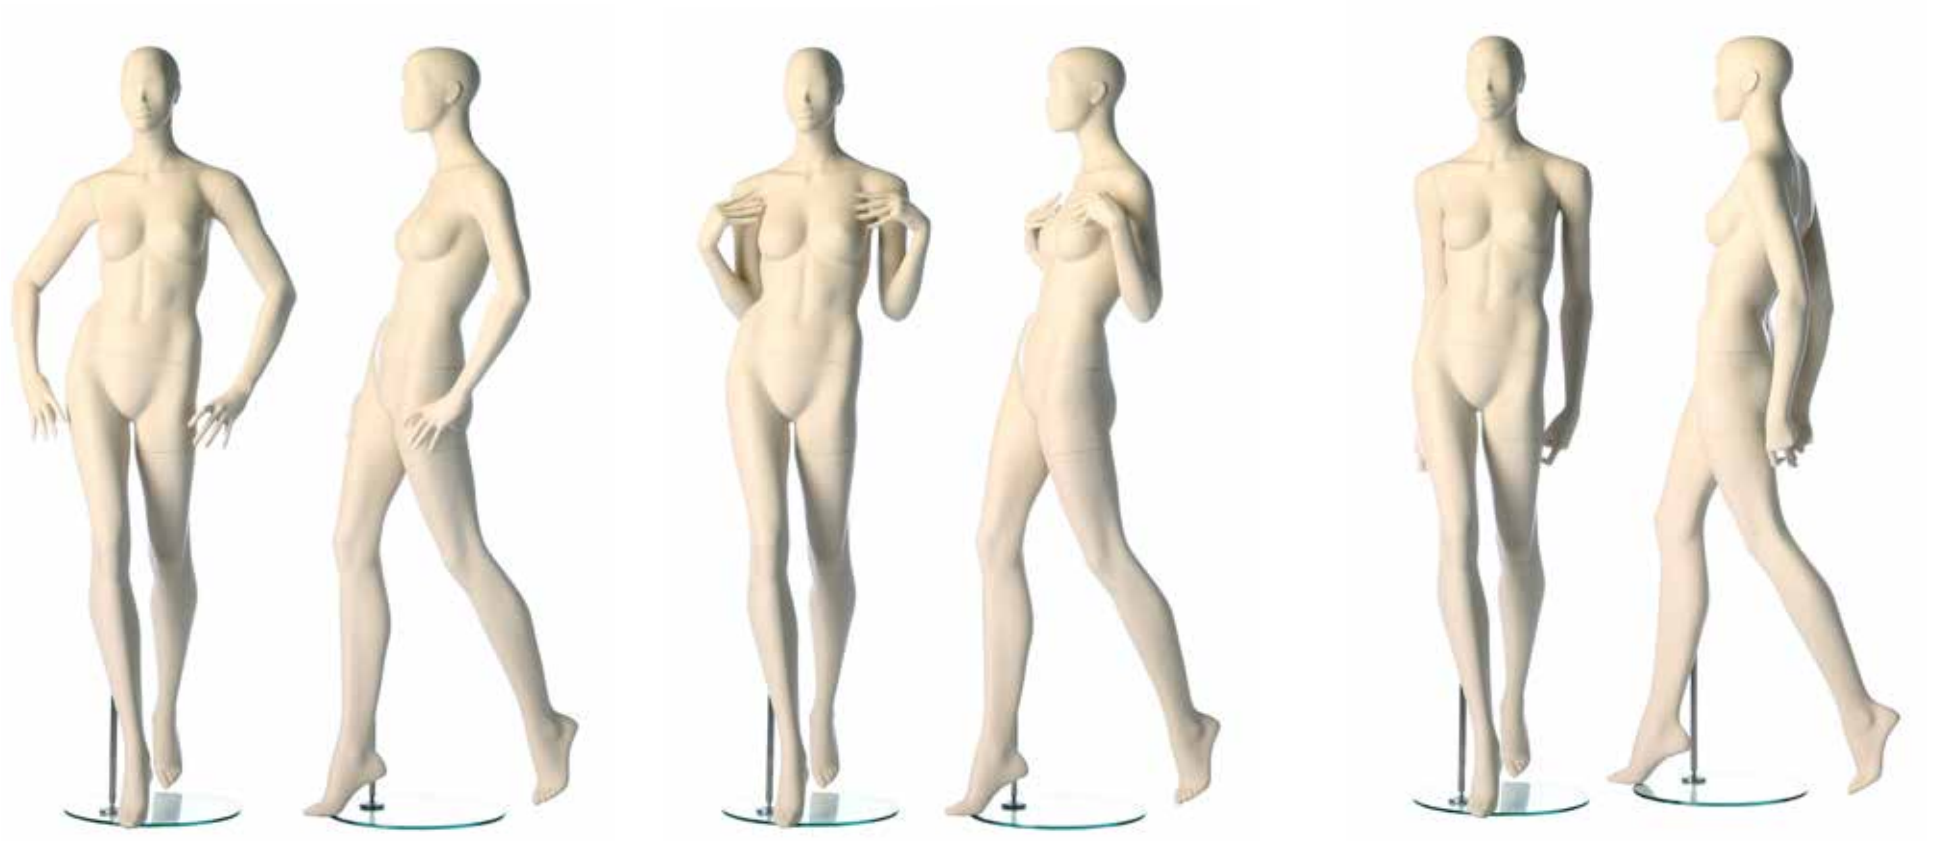

CATWALK

| Catwalk 02

| Catwalk 03

| Catwalk 04