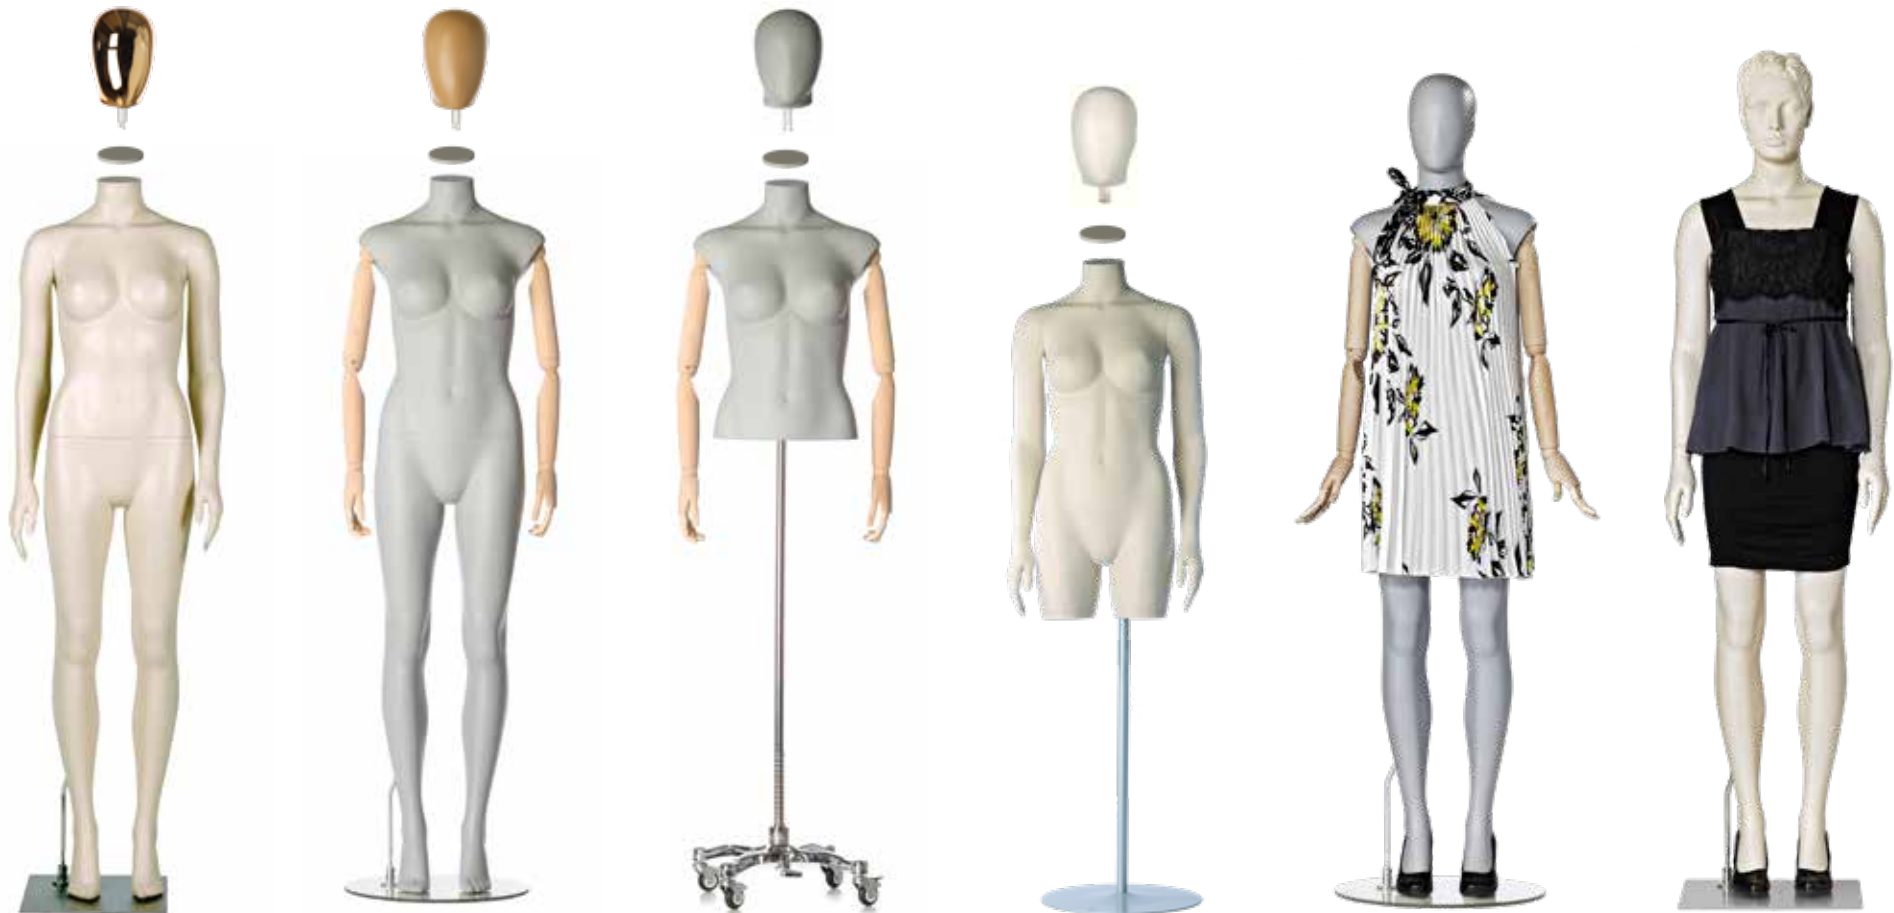

MODIFY YOUR HEADLESS MANNEQUIN OR TORSO

The neck-lock system allows you to pick and choose between the various options of heads and neck plates to create just the right look to promote your brand.

Looking for a specific colour or want your own logo on the neck plate? We carry out various modifications according to your specifications (surcharge will apply).