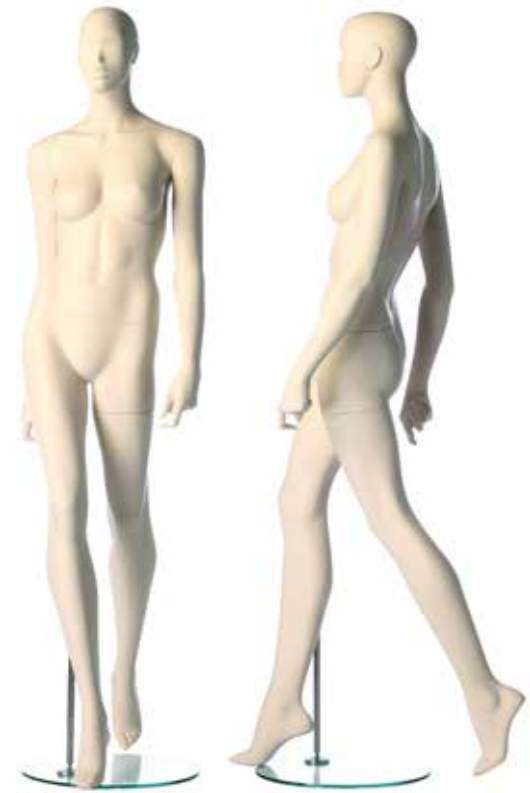

The Darrol portfolio consists of three lines: the elegant Calkwalk series – superb for campaigns displaying key items from a seasonal collection. The versatile 700 series with the brilliant neck-lock system, that allows for multiple style options: with or without head? Or perhaps with your own neck plate? The all-round mannequins in the 900 series, is a great, multipurpose product line, with fixed abstract head.

The mannequin comes with a calf spike and a round glass base plate.

Female size

| | |
|-------------|--------|
| Height | 180 cm |
| Collar | 31 cm |
| Chest 1 | 84 cm |
| Chest 2 | 74 cm |
| Waist | 64 cm |
| Hip | 89 cm |
| Inside leg | 88 cm |
| Heel height | 8 cm |
| Shoe size | 39 |